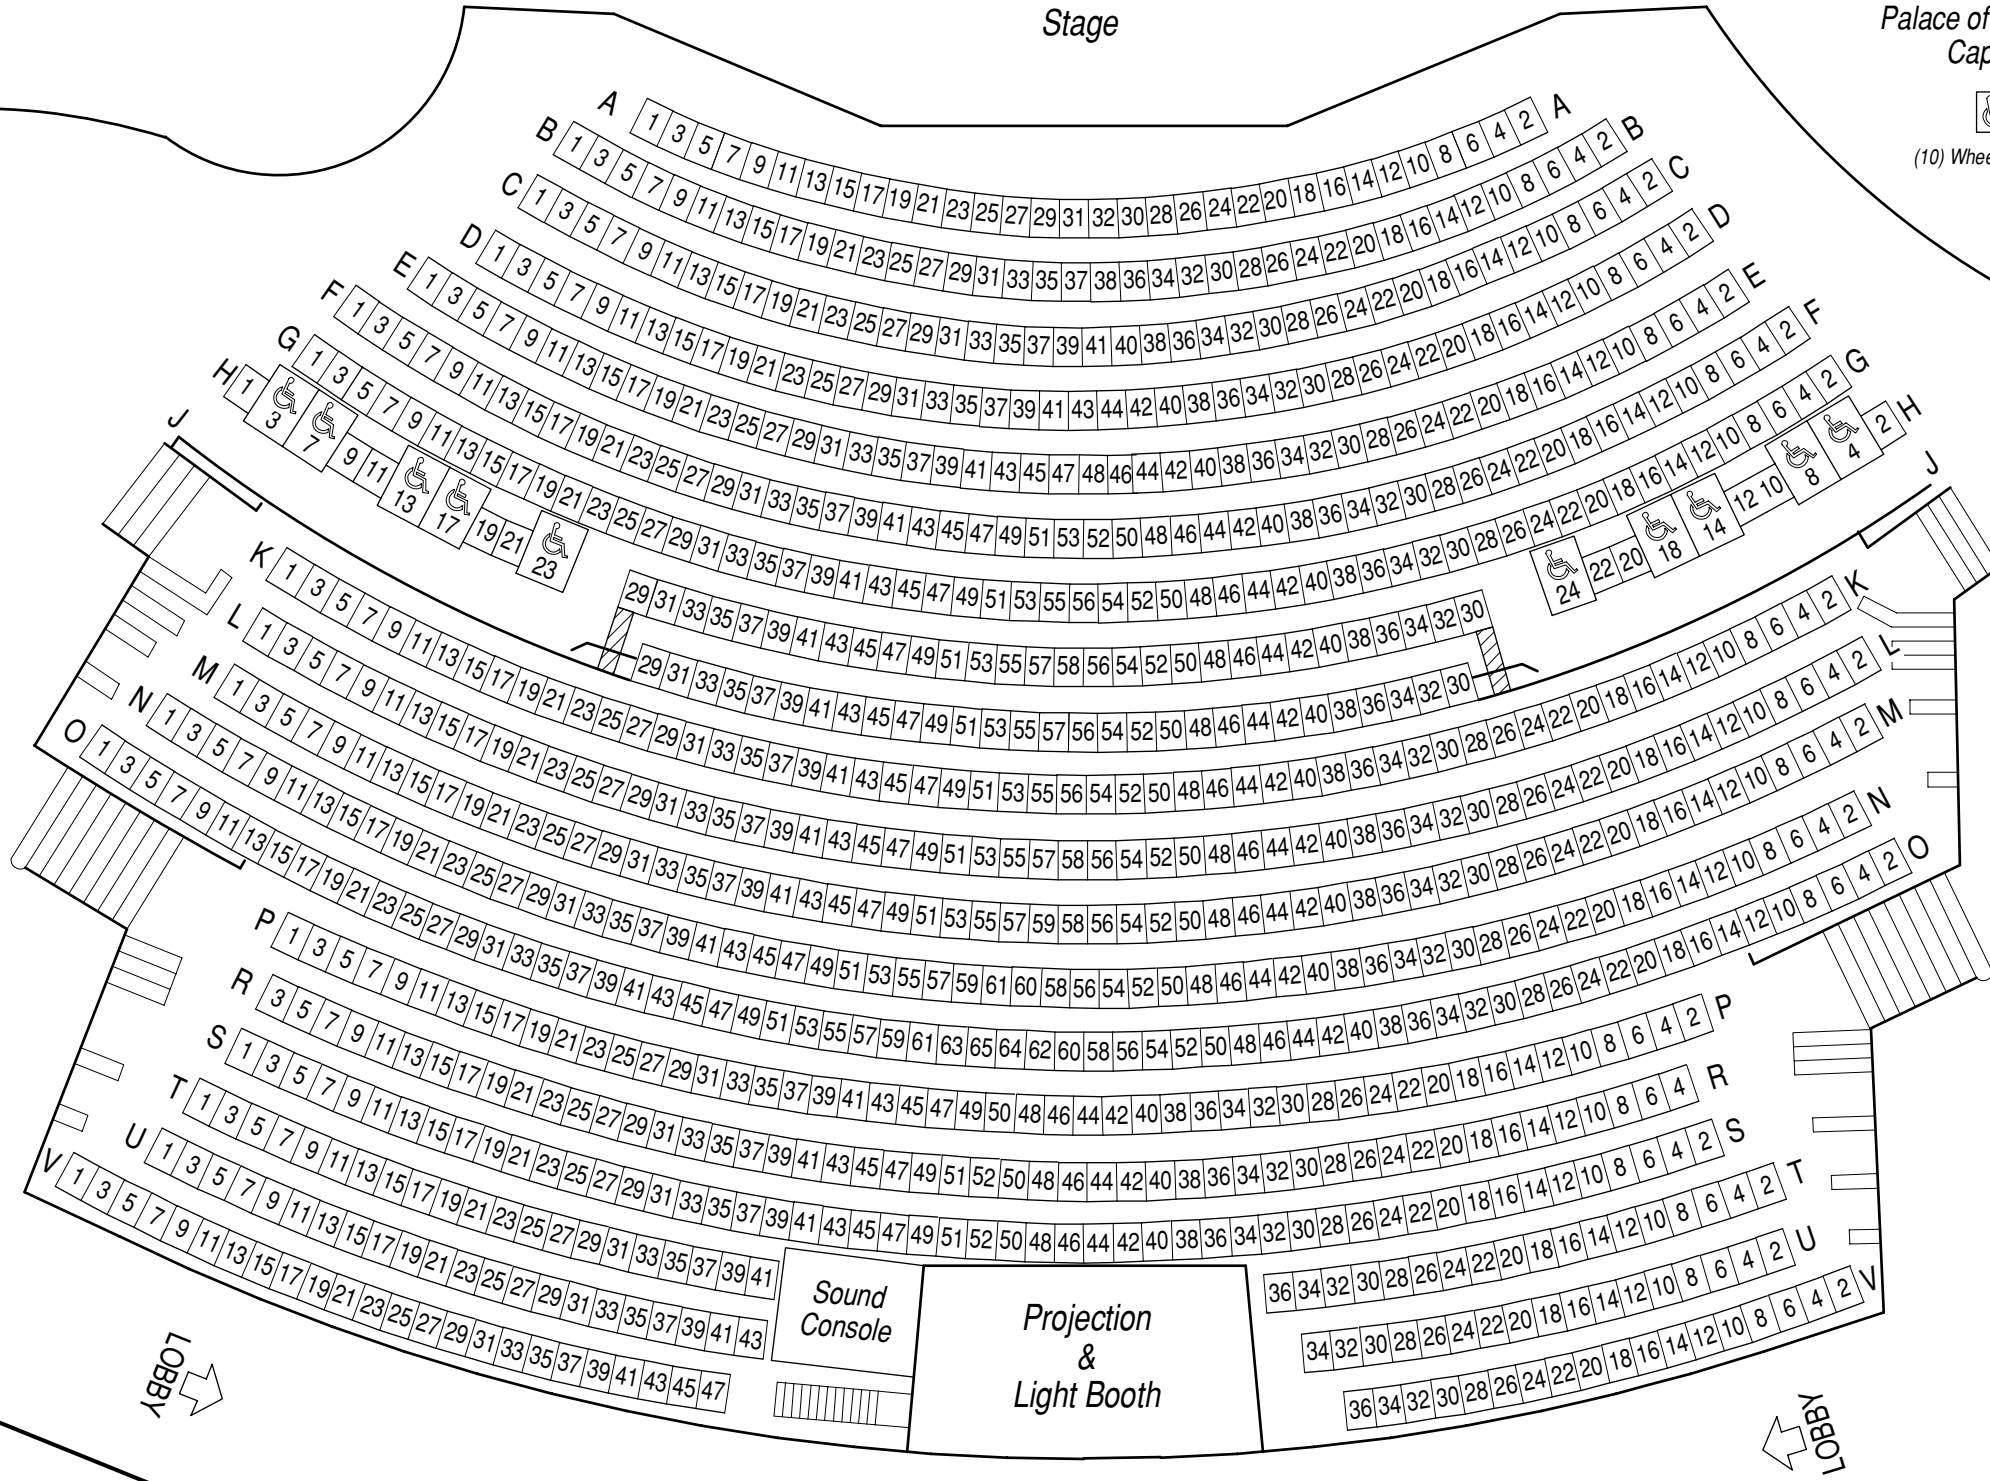

Stage

Palace of Fine Arts Theatre  
Capacity • 962

(10) Wheelchairs + Companions

EXIT

EXIT

EXIT

EXIT

LOBBY

EXIT

EXIT

EXIT

EXIT

LOBBY